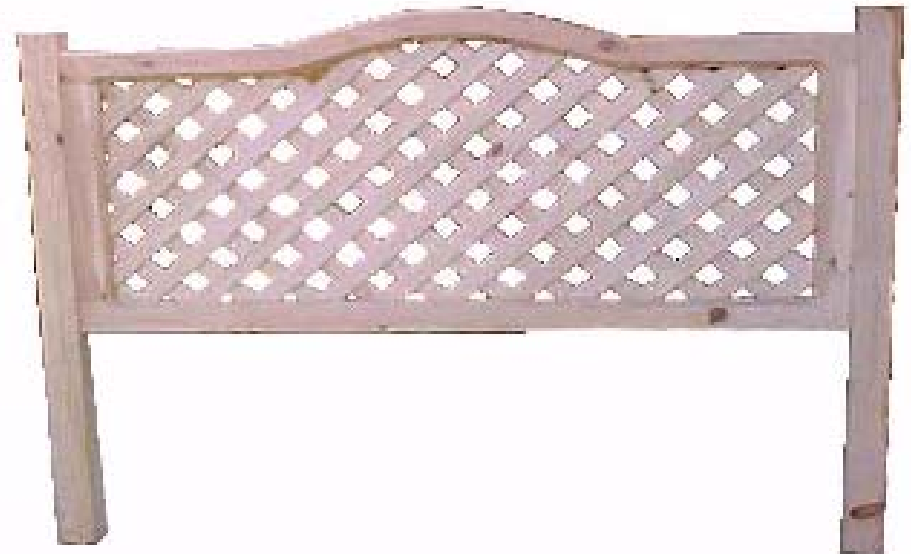

SONORAN PINE FURNITURE

a brand name of rustic furniture by

AztecFurniture.com © 2009

Belmonte Headboard

Twin

----- ahbm04

Full

----- ahbm03

Queen

----- ahbm02

King

----- ahbm01

SONORAN PINE FURNITURE

Headboards ~ Cabeceras